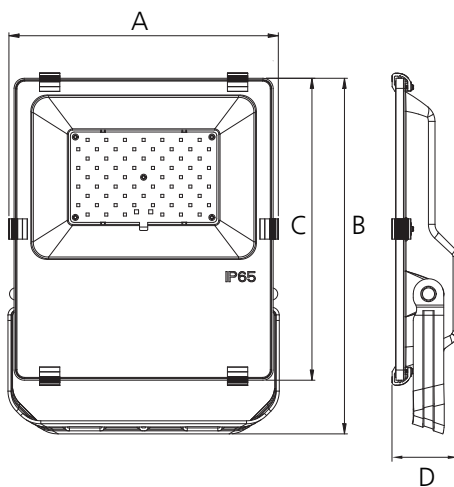

Replace

100W LED = 300W MH

3.Product Dimensions

Model NO.	Size A(mm)	Size B(mm)	Size C(mm)	Size D(mm)
EFL04-50W	265.2	350.3	297.5	69
EFL04-100W	308.2	397.4	338	69
EFL04-150W	347.2	441.3	373	69
EFL04-200W	385.2	499.9	420	69

3. Hang the lamp by the stand.

4. The angle of the lamp is adjustable.

6.Packaging

Model No.	Single Box	Pcs/ctn	N.W.(kg)	G.W./ctn(kg)	Meas(mm)
ELF04-50W	1	5	2.2	13.79	525x410x368
ELF04-100W	1	1	3.34	3.86	440x355x102
ELF04-150W	1	1	4.08	4.75	490x390x102
ELF04-200W	1	1	4.5	5.25	530x435x102