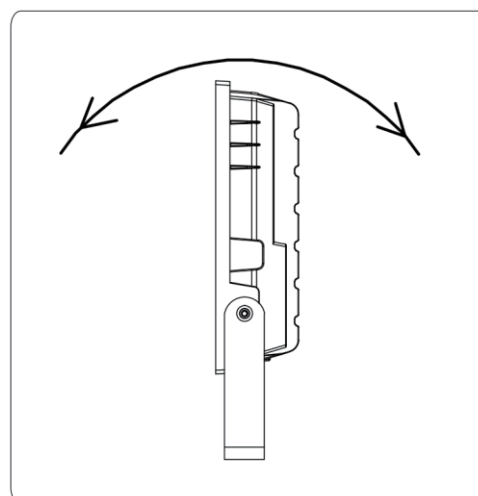

Recommended Installation Height : 3-20M

PF:≥0.95 THD<20% Power Efficiency:≥0.9

Temperature : (Storage : -40~+85°C) (Operating : -30~+40°C)

5. Installation

1. Install the lamp by the stand on the ground.

2. Install lamp directly.

3. Hang the lamp by the stand.

4. The angle of the lamp is adjustable.

6.Packaging

Model No.	Single Box	Pcs/ctn	N.W.(kg)	G.W./ctn(kg)	Meas(mm)
ELF04-50W	1	5	2.2	13.79	525x410x368
ELF04-100W	1	1	3.34	3.86	440x355x102
ELF04-150W	1	1	4.08	4.75	490x390x102
ELF04-200W	1	1	4.5	5.25	530x435x102