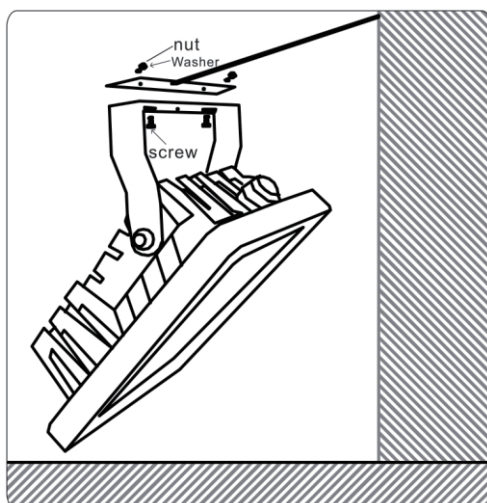

Recommended Installation Height : 3-20M

PF:≥0.95 THD<20% Power Efficiency:≥0.9

Temperature : (Storage : -40~+85°C) (Operating : -30~+40°C)

5. Installation

1. Install the lamp by the stand on the ground.

2. Install lamp directly.

3. Hang the lamp by the stand.

4. The angle of the lamp is adjustable.

6.Packaging

Model No.	Single Box	Pcs/ctn	N.W.(kg)	G.W./ctn(kg)	Meas(mm)
ELF04-50W	1	5	2.2	13.79	525x410x368
ELF04-100W	1	1	3.34	3.86	440x355x102
ELF04-150W	1	1	4.08	4.75	490x390x102
ELF04-200W	1	1	4.5	5.25	530x435x102