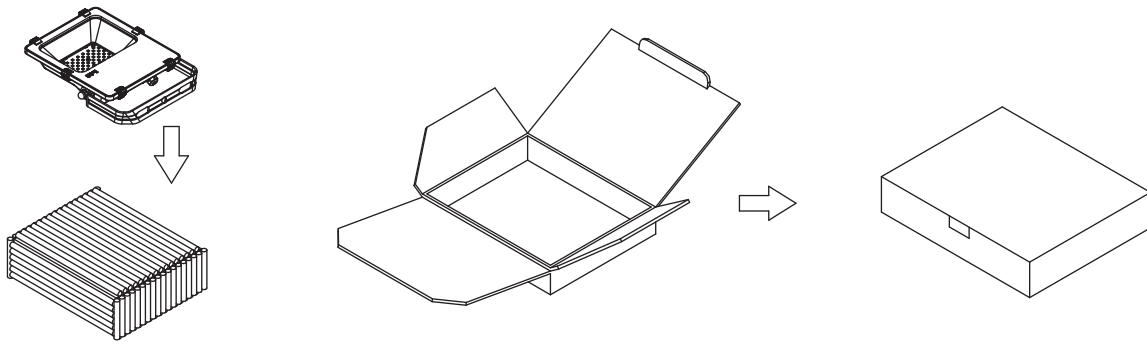

Recommended Installation Height : 3-20M

PF:≥0.95 THD<20% Power Efficiency:≥0.9

Temperature : (Storage : -40~+85°C) (Operating : -30~+40°C)

5. Installation

1. Install the lamp by the stand on the ground.

2. Install lamp directly.

3. Hang the lamp by the stand.

4. The angle of the lamp is adjustable.

6.Packaging

Model No.	Single Box	Pcs/ctn	N.W.(kg)	G.W./ctn(kg)	Meas(mm)
ELF04-50W	1	5	2.2	13.79	525x410x368
ELF04-100W	1	1	3.34	3.86	440x355x102
ELF04-150W	1	1	4.08	4.75	490x390x102
ELF04-200W	1	1	4.5	5.25	530x435x102