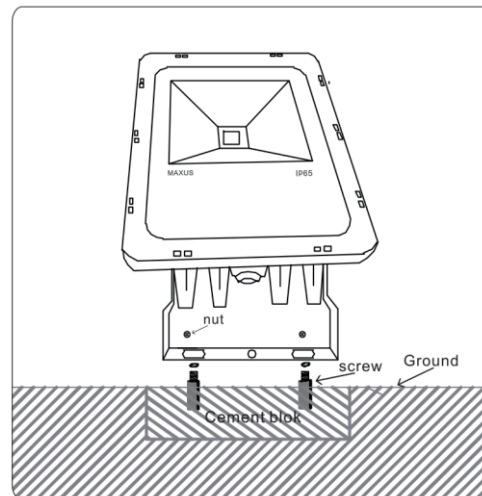

Recommended Installation Height : 3-20M

PF:≥0.95 THD<20% Power Efficiency:≥0.9

Temperature : (Storage : -40~+85°C) (Operating : -30~+40°C)

5. Installation

1. Install the lamp by the stand on the ground.

2. Install lamp directly.

3. Hang the lamp by the stand.

4. The angle of the lamp is adjustable.

6.Packaging

Model No.	Single Box	Pcs/ctn	N.W.(kg)	G.W./ctn(kg)	Meas(mm)
ELF04-50W	1	5	2.2	13.79	525x410x368
ELF04-100W	1	1	3.34	3.86	440x355x102
ELF04-150W	1	1	4.08	4.75	490x390x102
ELF04-200W	1	1	4.5	5.25	530x435x102