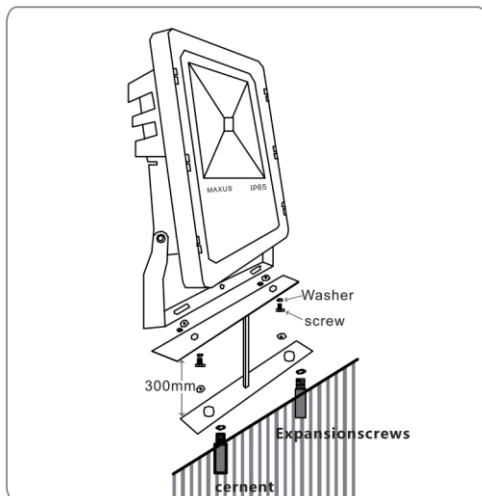

4. Parameter

Model NO.	Power (W)	Clear glass	
		Lumens	Lm/W
ELF04-50W	50	7000	140
ELF04-100W	100	14000	140
ELF04-150W	150	21000	140
ELF04-200W	200	28000	140

Above lumens based on 4000K Ra : 80

Dimmable
Emergency
Motion sensor

L90B50 @Ta 25°C : 50000h

AC Input : 220-240V 50/60Hz

Light Source : 3030

CRI Range : 80

CCT Range : WW(3000K) NW(4000K) DW(5000K) CW(6500K)

Light Efficiency : 140Lm/W

Beam Angle : 120°

Waterproof : IP65

Recommended Installation Height : 3-20M

PF:≥0.95 THD<20% Power Efficiency:≥0.9

Temperature : (Storage : -40~+85°C) (Operating : -30~+40°C)

5. Installation

1. Install the lamp by the stand on the ground.