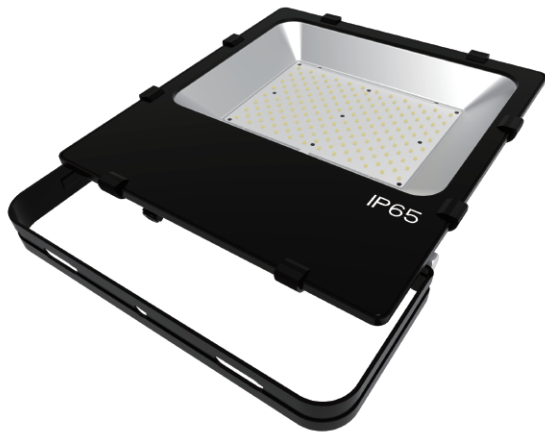

LED Flood Light

BRIGHTEN YOUR LIFE

EFL04

EFL04

LED Flood Light

Pure Aluminum(E-clean version)

CE RoHS IP65 5 YEAR WARRANTY 100% ALUMINUM 100% PURE ALUMINUM (E-CLEAN VERSION) Rated voltage 220-240V Frequency 50-60Hz $\pm 40^{\circ}\text{C}$ -30°C

1.Features

- Replace conventional Flood Lights
- Precision Pure Aluminum Housing
- Fade Resistant Powder Coat Finish
- Easy Installation
- Smooth surface, dustproof, easy clean.
- CE ROHS listed

2.Application

- Stadiums Lighting
- Building Exterior Lighting.
- Amusement Park Lighting.
- Airport Lighting.
- Bridge Lighting.
- Tunnel Lighting.

By using our 100W Flood Light to replace 300W Metal Halide bulb for Stadiums lighting fixtures, the customer is now able to save a lot per month from his electric bill.

Replace

100W LED = 300W MH

3.Product Dimensions

Model NO.	Size A(mm)	Size B(mm)	Size C(mm)	Size D(mm)
EFL04-50W	265.2	350.3	297.5	69
EFL04-100W	308.2	397.4	338	69
EFL04-150W	347.2	441.3	373	69
EFL04-200W	385.2	499.9	420	69